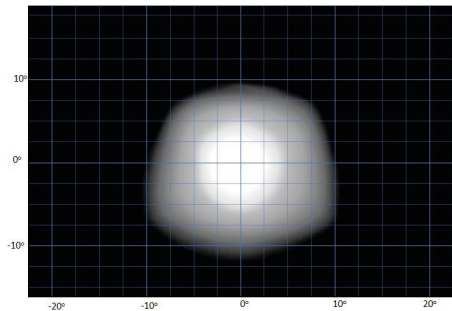

## TECHNICAL SPECIFICATIONS

E-MARK REF	27.5
VOLTAGE RANGE	9V - 32V
RAW LUMENS	4100
BEAM PATTERN	Spot
OPTICAL EFFICIENCY	92%
BEAM DISTANCE (0.25LX)	786m
# HIGH POWER LEDs	4
POWER CONSUMPTION	45 Watts
CURRENT DRAW <sup>†</sup>	3.1 Amps
LED LIFE	50,000 Hrs*
WEIGHT	780g