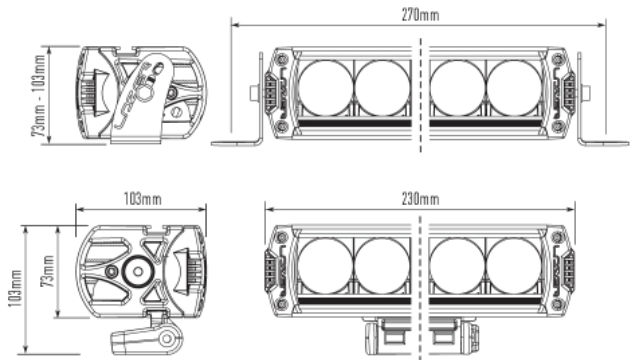

TRIPLE-R

TRIPLE-R 750 WITH POSITION LIGHT

- Ultra long-range optics
- High output LED's from world leader in LED technology
- Integrated Position Lights for added safety and improved styling
- CAE optimised heatsink
- Electronic thermal management
- 'Unbreakable' polycarbonate lens
- Innovative design and unique styling

TRIPLE-R 750 PL (WITH INTEGRATED POSITION LIGHT)

TECHNICAL SPECIFICATIONS

E-MARK REF	27.5
VOLTAGE RANGE	9V - 32V
RAW LUMENS	4100
BEAM PATTERN	Spot
OPTICAL EFFICIENCY	92%
BEAM DISTANCE (0.25LX)	786m
# HIGH POWER LEDs	4
POWER CONSUMPTION	45 Watts
CURRENT DRAW[†]	3.1 Amps
LED LIFE	50,000 Hrs*
WEIGHT	780g

* LED Manufacturers Specifications [†]At 14.4 Volts

MOUNTING OPTIONS:

(Side Bracket kit sold separately)

LAZER LAMPS LTD

Units 1+2, Harlow Mill Business Centre, Riverway, Harlow, Essex. CM20 2FD. UK

Tel: +44(0)1992 677374

Email: sales@lazerlamps.com

www.lazerlamps.com

LAZER

HIGH PERFORMANCE LIGHTING