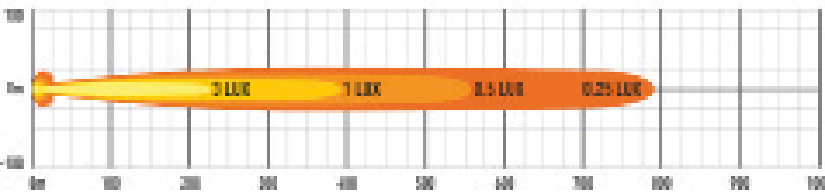

## TECHNICAL SPECIFICATIONS

E-MARK REF	27.5
VOLTAGE RANGE	9V - 32V
RAW LUMENS	4100
BEAM PATTERN	Spot
OPTICAL EFFICIENCY	92%
BEAM DISTANCE (0.25LX)	786m
# HIGH POWER LEDs	4
POWER CONSUMPTION	45 Watts
CURRENT DRAW <sup>†</sup>	3.1 Amps
LED LIFE	50,000 Hrs*
WEIGHT	780g