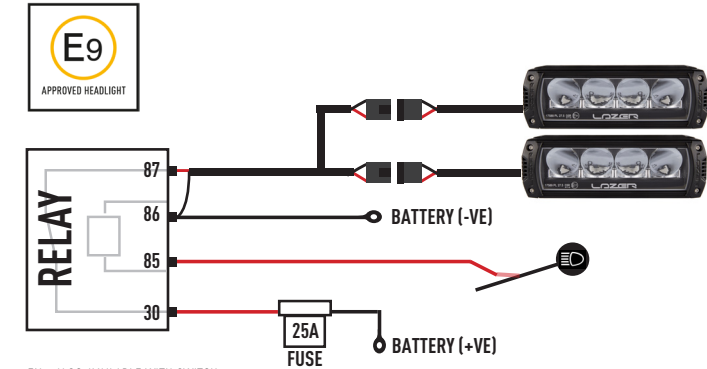

INSTALLATION (should be completed with the grille left on the vehicle)

1

2

3

4

12mm 9mm 9mm 12mm
8mm 12mm 12mm 8mm

5

6

4-6Nm

7

8

Ø3.5mm

9

10

Bracket Codes
LHOB - Left Hand, Outer Bracket
LHIB - Left Hand, Inner Bracket
RHOB - Right Hand, Outer Bracket
RHIB - Right Hand, Inner Bracket
(Codes are printed inside each bracket)

ELECTRICAL CONNECTION | ELEKTRISCHER ANSCHLUSS BRANCHEMENT ÉLECTRIQUE | CONEXIÓN ELÉCTRICA

TRIPLE-R 750