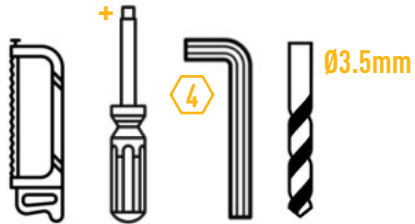

WHAT'S INCLUDED | INHALT | LES TENEURS | CONTENIDO

- 4x Grille Mounting Brackets
- 4x Cutter Guides
- Fitting Instructions

Additionally - Kit Includes:

- 2x High Performance LED Spotlights (ST4 Evolution)
- 1x Two-Lamp Wiring Kit (with splice)

TOOLS REQUIRED | BENÖTIGTE WERKZEUGE | OUTILS NÉCESSAIRES | HERRAMIENTAS NECESARIAS