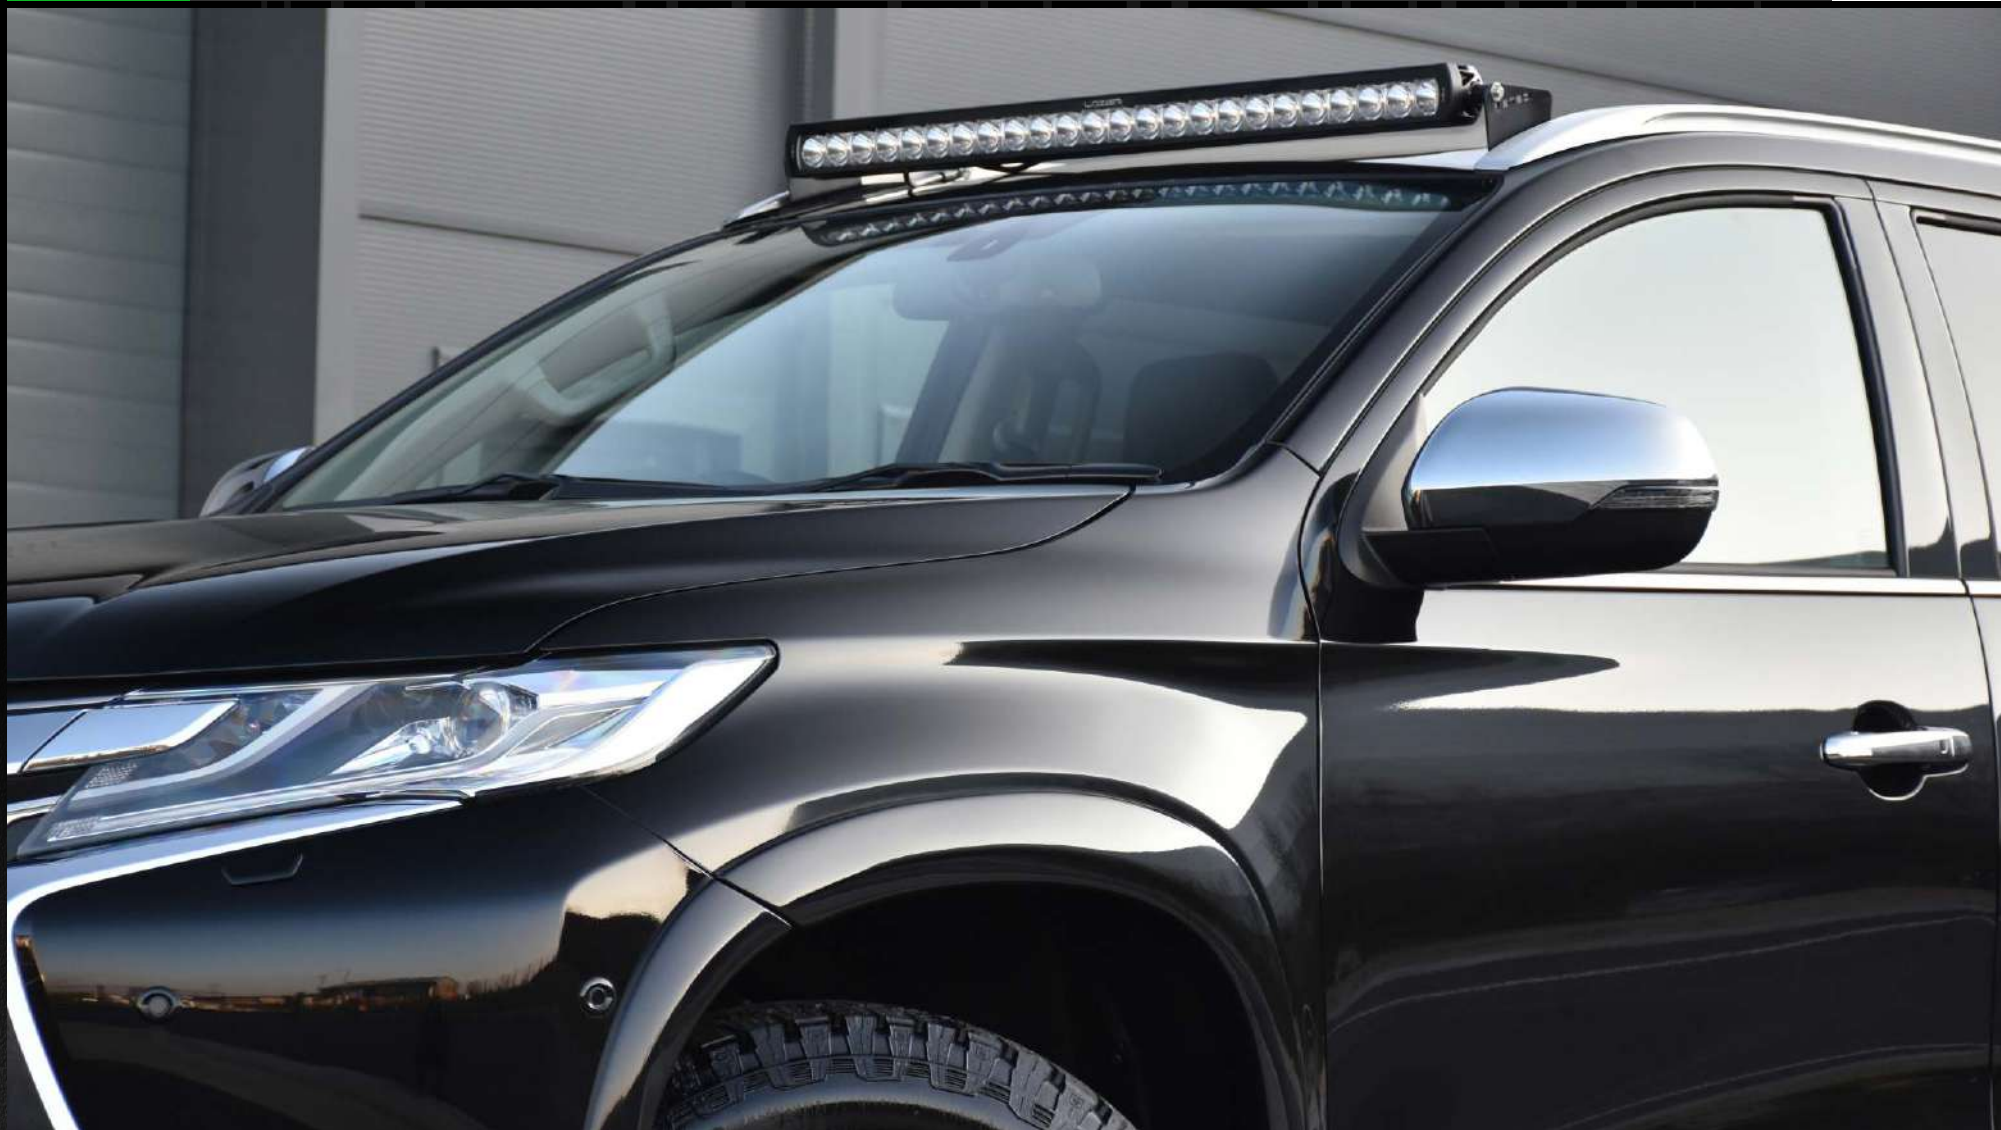

OPTION 1

LED Roof mounted Light Bar integration: High powered roof mounted LED light bar

MENU

PREDATOR
EQUIPMENT