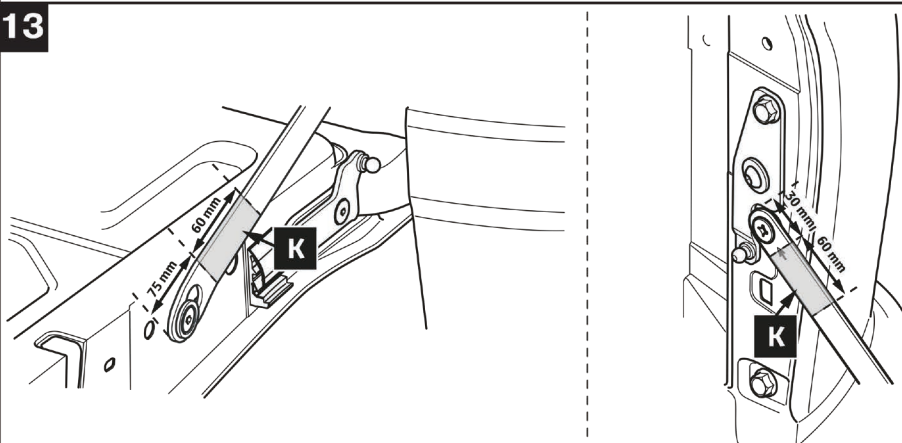

12

13

14

Check vehicle manual

After installation, check the correct operation of all elements.

Toyota Hilux

TAILGATE STRUT KIT
Installation Instructions

Model year: 2015 -2020; 2020-

Part No.: 2AB.ST.5705.1

Compatibility: all types

Weight:  1 kg

Installation time:  30 min

Required Tools: