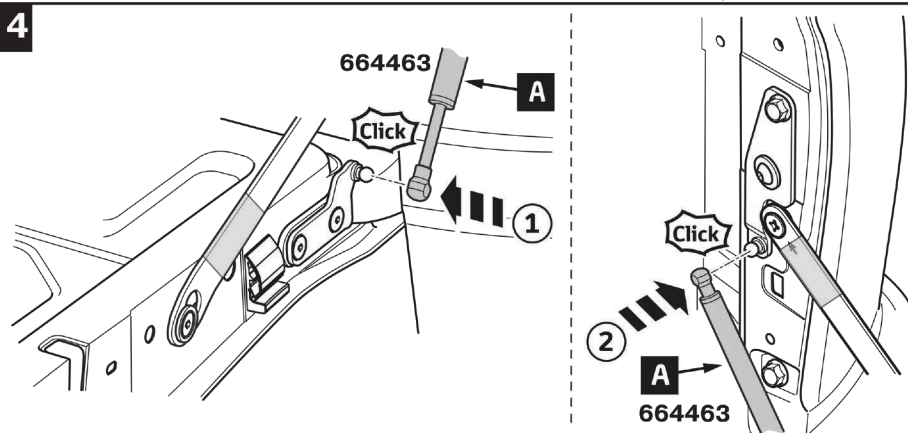

12

13

14

Check vehicle manual

After installation, check the correct operation of all elements.

Toyota Hilux

TAILGATE STRUT KIT
Installation Instructions

Model year: 2015 -2020; 2020-

Part No.: 2AB.ST.5705.1

Compatibility: all types

Weight:  1 kg

Installation time:  30 min

Required Tools: