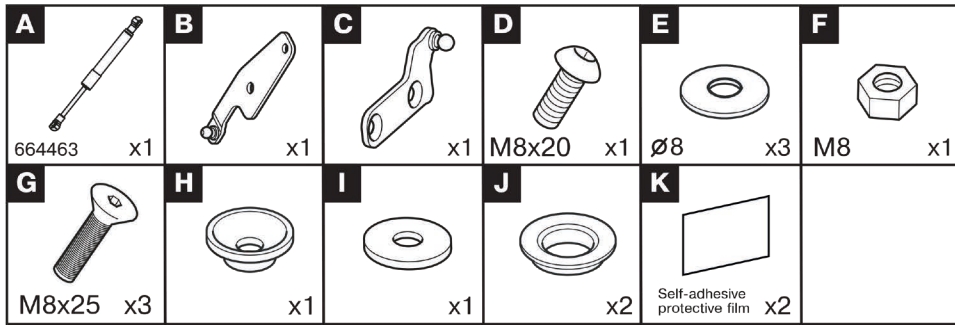

12

13

14

Check vehicle manual

After installation, check the correct operation of all elements.

Toyota Hilux

TAILGATE STRUT KIT
Installation Instructions

Model year: 2015 -2020; 2020-

Part No.: 2AB.ST.5705.1

Compatibility: all types

Weight:  1 kg

Installation time:  30 min

Required Tools: